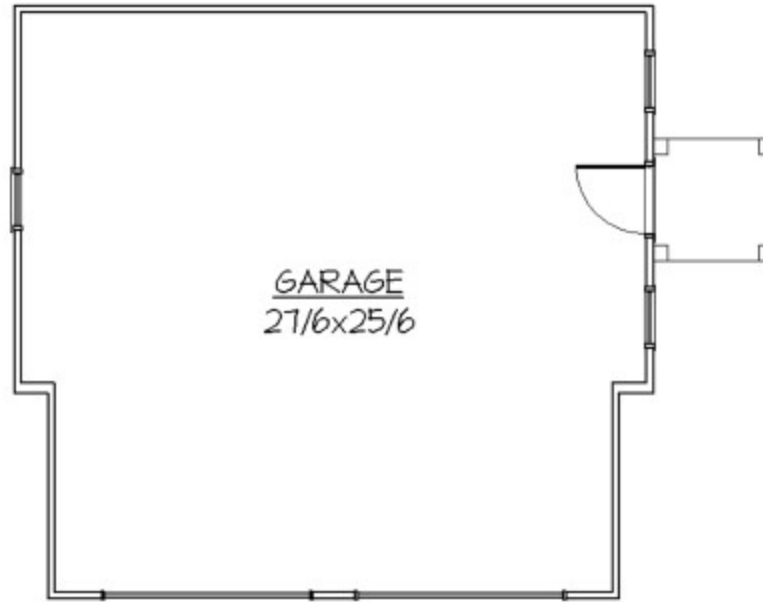

Second Floor

First Floor

Front Elevation

Right Side Elevation

Carolina
*Residential
Design*

TODD TUCKER
Professional Member of
American Institute of Building Design

2761 County Line Road
St. Pauls, NC 28384
(910) 322-5412

THE INSTITUTE OF
CLASSICAL
ARCHITECTURE

Double Door Garage
with upstairs Apartment

Garage Area : 701 Sq Ft
Apartment : 610 Sq Ft